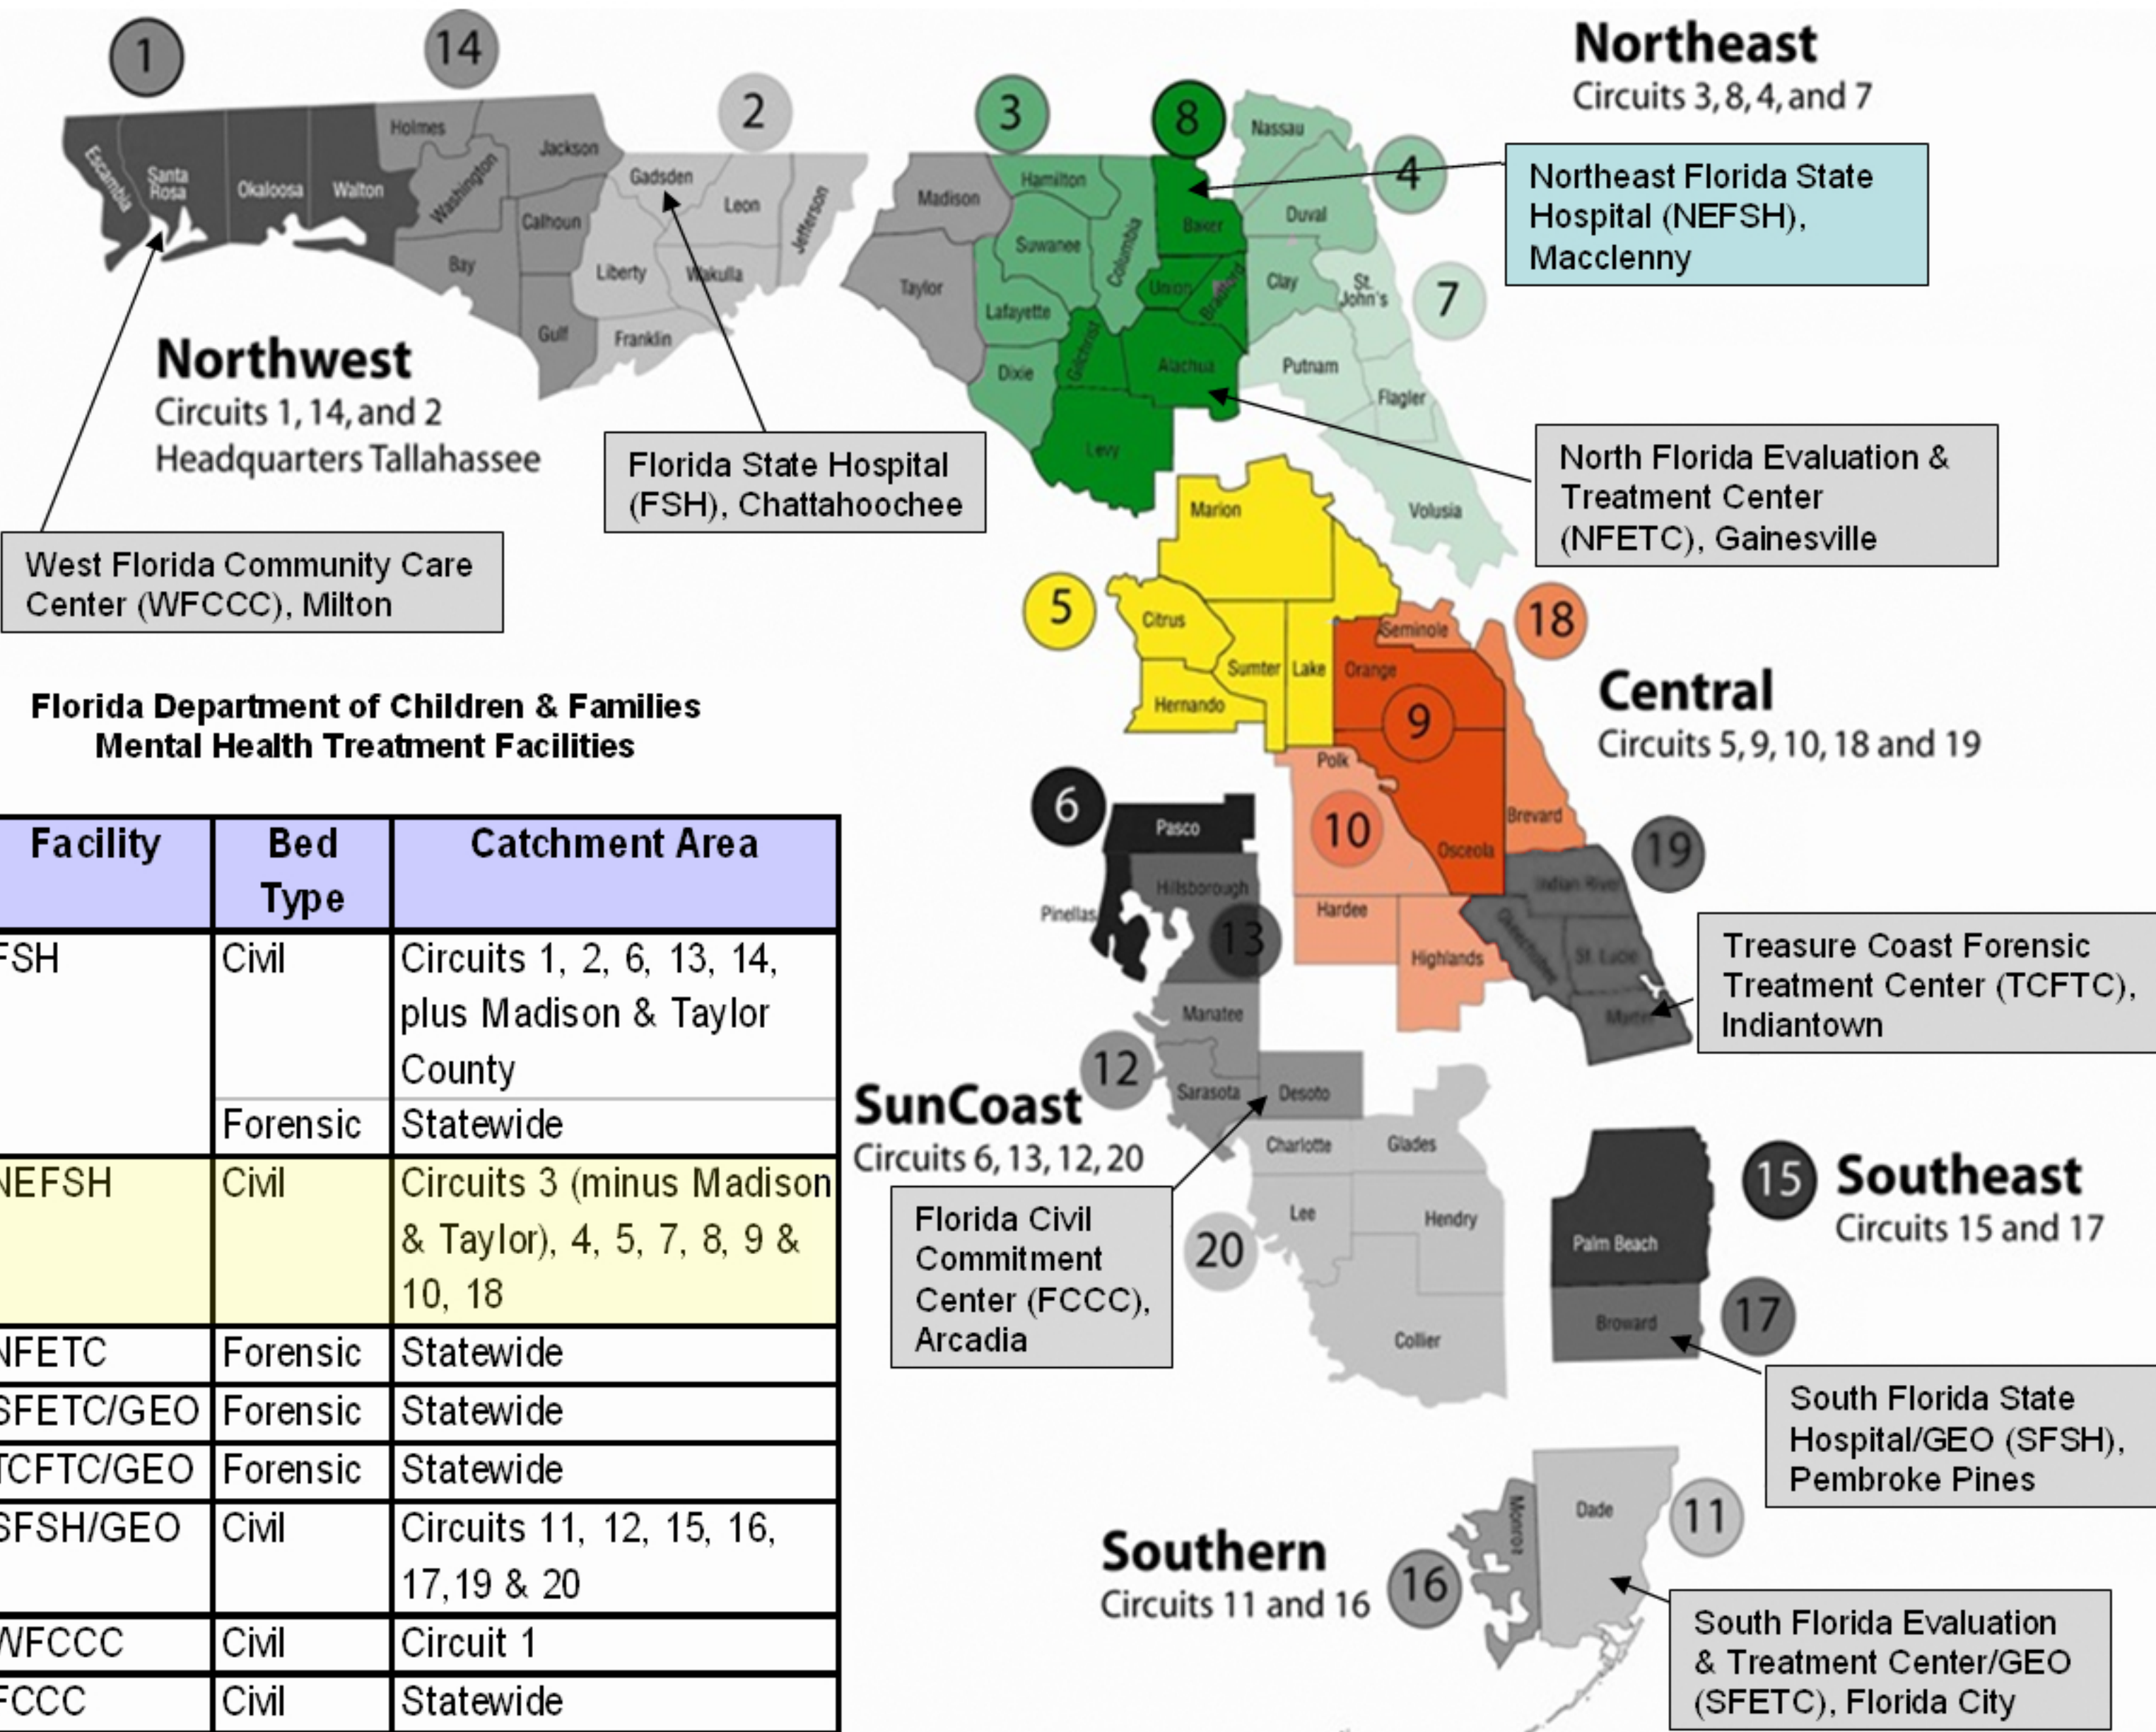

# Northeast Florida State Hospital Catchment Area

Created 1-9-09 by R. Donk  
 Modified for NEFSH 1-18-10 by C. Potrok